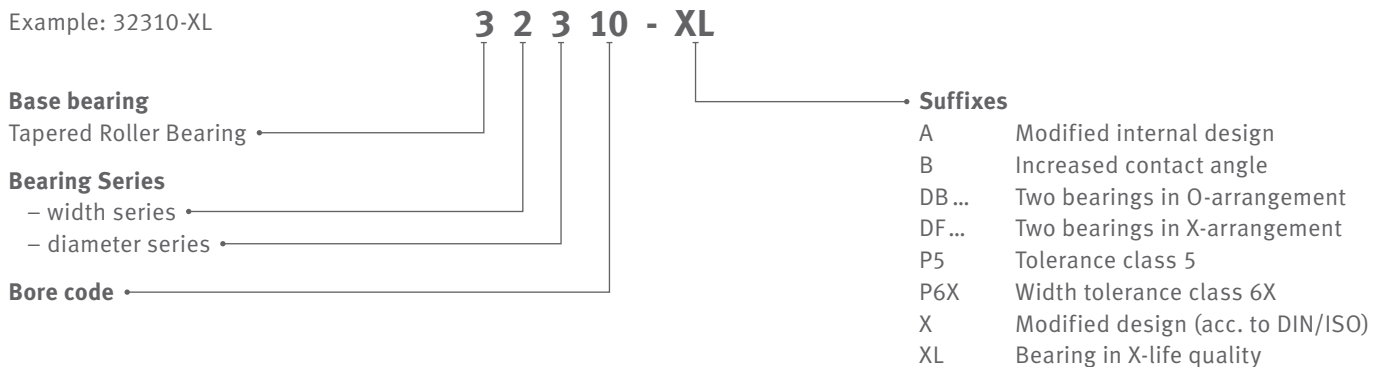

Schaeffler **X-life™ metric tapered roller bearings** offer industry-leading performance: Compared to the conventional standard, these state-of-the-art bearings deliver up to 20 percent higher

dynamic load rating, as much as 75 percent less friction, and up to 70 percent longer rating life.

X-life Features	Technical Advantages	Customer Benefits
• Improved surface quality on rings and rollers • Optimized rib and raceway geometry on inner ring • Improved rolling element geometry • Superior-quality ring materials • Standardized cage design	• 20% higher dynamic load rating C_r • Up to 70% longer rating life • Up to 50% less friction (up to 75% for bearings with increased contact angle) • Reduced operating temperatures • Greater precision	• Optimized performance and peace of mind • Greater reliability • Longer operating life • More economical grease and oil consumption • Increased energy efficiency • Reduced overall total cost of ownership (TCO)

Part Numbering System

Example: 32310-XL

For additional suffixes, please contact Schaeffler

Most common metric TRB sizes are in stock and available in North America!

Contact your local Schaeffler Representative today for more information.

Schaeffler Group USA Inc.
308 Springhill Farm Road
Corporate Offices
Fort Mill, SC 29715, USA
www.schaeffler.us
Info.us@schaeffler.com