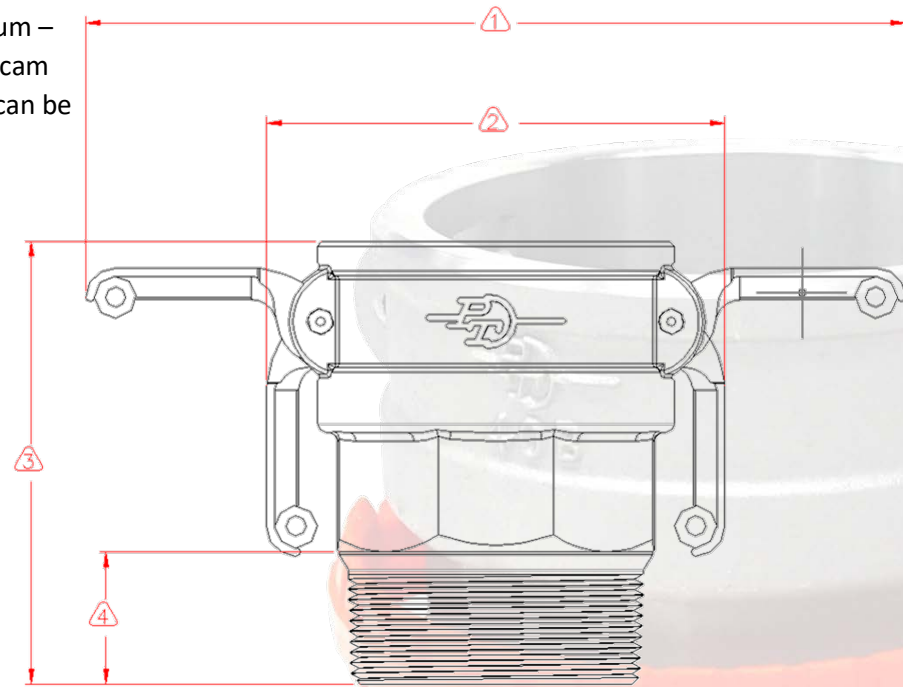

Long B Couplers

Made in the USA

PT Coupling's **NEW** Long B Couplers have an optional port, allow for easier assembly in tight areas, and allow for various fitting configurations for applications that require threaded ports.

Made in the USA, PT's **NEW** Long B Couplers are made from high quality A356-T6 Aluminum – ensuring durability and lightweight. PT's Long B Couplers allow for easier camming of the cam arms in tight areas, they can be machined with a port for sampling/pressure gauges, and can be used to create different configurations of ported cam and groove fittings.

Call 1-800-654-0320 to quote ported styles.

Advantages of the Long B:

- Made in the USA from the high quality aluminum, PT's cam and groove products are made to last and to the highest standard.
- Port Ability – PT's Long B Couplers can be machined with a port up to 3/4".
- PT's Long B Couplers can be used with other fittings to create different configurations while utilizing the port. Create CxA's with a Long B attached to a standard A, etc.